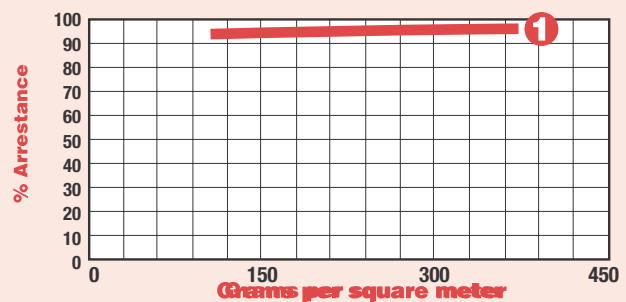

The scrim layer also helps reduce any fibers from breaking off of the media during handling and installation. The scrim increases the strength of the media and eliminates any sagging when loaded with contaminants.

The wire support is made from a 9 gauge galvanized wire with one to two cross pieces per frame. The two media layers are dielectrically welded together which seals the wire support inside the media layers. The panels are available in single panels using one single wire frame up to 2'- x 50" or in link panels using two or more wire frames and one continuous piece of media for easy installation. Special sizes are available upon request.

One important feature of a panel is the quality of the seal. If the media layers are not properly bonded together, the filter can break apart during use and cause mechanical problems in the booth. To prevent this possibility, the SAR-1 uses a full 1/4" sealing surface for the is filter. Competitive products traditionally use a 1/8" seal.

- ① Arrestance vs. Dust Fed
- ② Pressure Loss vs. Dust Fed
- ③ Pressure loss vs. Rated Air Speed

<i>Weight per square meter:</i>	350 g/m2
<i>Approximate thickness:</i>	.55 inches
<i>Filter Clas:</i>	G4
<i>Dust Holding Capacity</i>	230 g/m2
<i>Temperature Resistacne:</i>	250 Deg. F
<i>Inflammability Class:</i>	DIN 53438 F2/K3